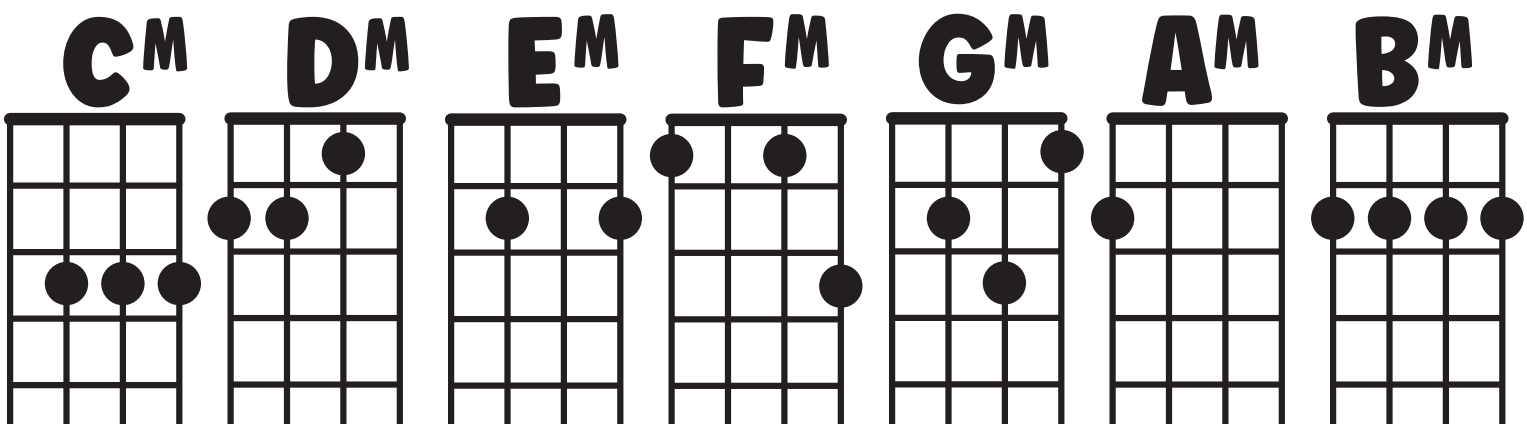

UKULELE CHORD CHART

For use with standard tuning (GCEA)
soprano, concert, and tenor ukulele

Find Online Lessons at
www.UkuleleSteps.com

Beginning Ukulele Bootcamp Course

New to the Ukulele? Think you don't have Talent? Here's a Great Way to Get Started!

Playing the ukulele doesn't necessarily take talent, but it *DOES* take work and a lot of practice. Terry Carter has been teaching music for over 25 years. He has a Master's degree in Music from the University of Southern California. Terry has put together a series of outstanding video courses for ukulele players of all abilities. In the "Beginning Ukulele Bootcamp" course, Terry lays the foundation for success for the absolute beginner.