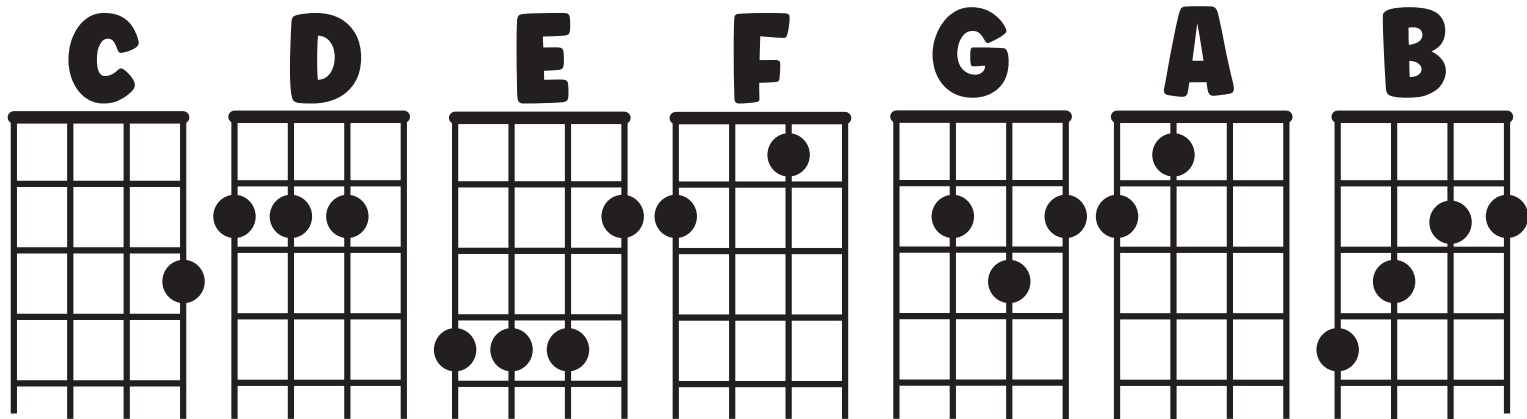

UKULELE CHORD CHART

For use with standard tuning (GCEA)
soprano, concert, and tenor ukulele

Find Online Lessons at
www.UkuleleSteps.com

Beginning Ukulele Bootcamp Course

New to the Ukulele? Think you don't have Talent? Here's a Great Way to Get Started!

Playing the ukulele doesn't necessarily take talent, but it *DOES* take work and a lot of practice. Terry Carter has been teaching music for over 25 years. He has a Master's degree in Music from the University of Southern California. Terry has put together a series of outstanding video courses for ukulele players of all abilities. In the "Beginning Ukulele Bootcamp" course, Terry lays the foundation for success for the absolute beginner.